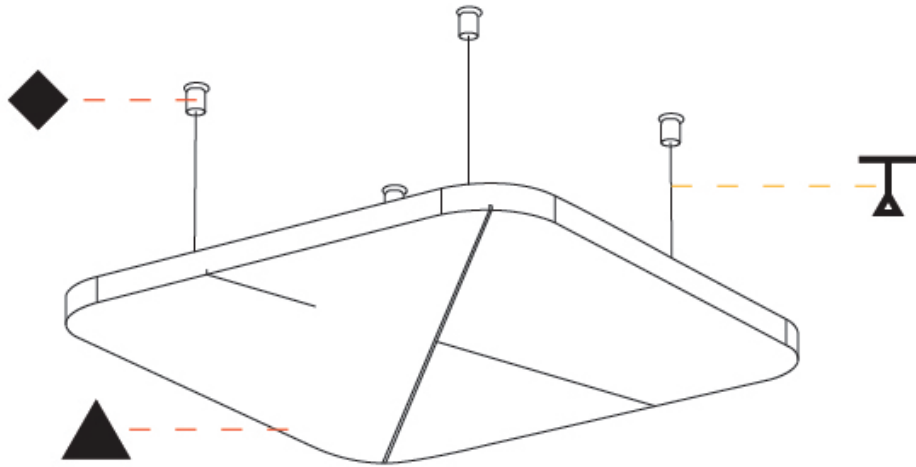

QUANTUM ACOUSTIC PANEL SUSPENSION

A300706-

PROJECT	_____
TYPE	_____
SPECIFIER	_____
QUANTITY	_____
DATE	_____

A