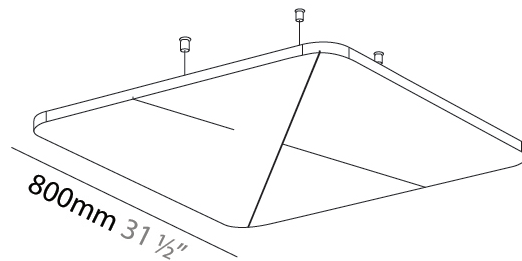

PROJECT	_____
TYPE	_____
SPECIFIER	_____
QUANTITY	_____
DATE	_____

QUANTUM ACOUSTIC PANEL SUSPENSION

A300707-

base number	_____	_____	_____
	Finishes (Diamond)	Finish Options	Cable Length

1. To build a product code in our configurator select the specify button on the base model # product page
2. To build a manual product code on this datasheet choose from the options listed below in blue font and add the suffix to the base model #

GENERAL

Series: Quantum Acoustic Panel
Brand: Prolicht
Division: Architectural
Mounting Type: Suspension
Mounting Location: Ceiling
Subcategory: Acoustic

PHYSICAL

Shape: Round
Length (mm): 800
Length (in): 31 1/2
Width (mm): 800
Width (in): 31 1/2
Height (mm): 24
Height (in): 15/16

Fixture Finish: [ANC / ASH / BNA / BTC / BZE / CEL / EGG / EVG / FOG / FOS / FST / FUA / IRI / IRO / KHA / LIC / LIM / MER / MSN / MUS / ONX / PEA / PLU / POL / PPY / RAY / ROY / RST / STE / SWD / TAN / TAU](#)

Holder Finish: [SSR / BKV / CWI / CRY / HAB / LAG / UFT / ITA / RUA / RUR / MIC / FTG / MYG / TWT / LOD / PUS / FRO / FUP / KIA / POP / BLS / SPG / MEY / GOH / GUM / CHC / COM / ABZ / JAG](#)

Fixture Material: Aluminum
Cable Details: [2000mm / 6000mm Transparent Cable](#)

ELECTRICAL

LED

OPTICAL

RATINGS AND CERTIFICATIONS

Certified By: CSA Certified to UL and CSA Standards
IP rating: IP20